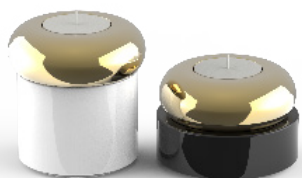

VENDÔME BOX CANDLE HOLDER

Small : D.12,5 cm x H.8,5
Large : D.12 cm x H.12,5

32,50 €
40 €