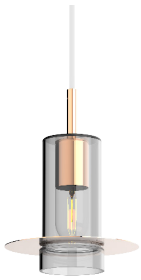

D.18 cm x H.18 cm

200 €

Finish : copper plated steel

Bulb LED T45 SW E27, 27000K

12 €