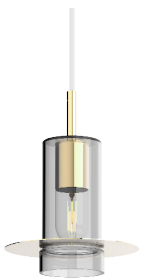

## NUDE PENDANT LIGHT

D.18 cm x H.18 cm

155 €

Finish : silver plated steel

Bulb LED T45 SW E27, 27000K

12 €

D.18 cm x H.18 cm

200 €

Finish : copper plated steel

Bulb LED T45 SW E27, 27000K

12 €

D.18 cm x H.18 cm

175 €

Finish : brass plated steel

Bulb LED T45 SW E27, 27000K

12 €