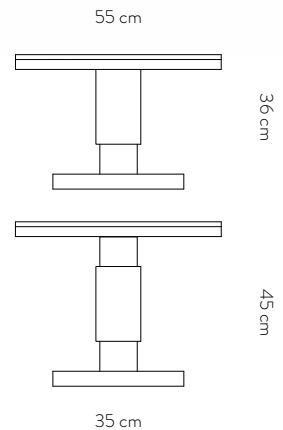

HAVANA SIDE TABLE

- Dimensions** D.35cm x H.45 cm
- Top materials** Polished Nero Marquina marble plate embedded in a black lacquered wooden tray
- Body materials** Handcrafted ceramic glazed in black, white and copper finishes
- Base material** Glazed ceramic on an aluminium plate
- Structure** Aluminium structure
- Production** Designed and made in Belgium

SOHO SIDE TABLE

- Dimensions** D.35cm x H.45 cm
- Top materials** Polished Nero Marquina marble plate embedded in a black lacquered wooden tray
- Body materials** Handcrafted ceramic glazed in black
- Base material** Glazed ceramic on an aluminium plate
- Structure** Aluminium structure
- Production** Designed and made in Belgium

Base material

White lacquered wood on an aluminium plate

Structure

Aluminium structure

Production

Designed and made in Belgium

SAINT-MALO COFFEE TABLES

Dimensions

Small : D.55cm x H.36cm
Large : D.55cm x H.45cm

Top materials

Polished Carrara marble plate embedded in a white lacquered wooden tray

Body materials

Handcrafted ceramic glazed in black, white and silver finishes