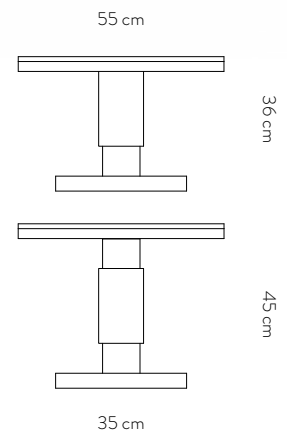

Small : D.55cm x H.36cm
Large : D.55cm x H.45cm

Top materials

Polished Nero Marquina marble plate embedded in a black lacquered wooden tray

Body materials

Handcrafted ceramic glazed in black, white and copper finishes

Base material

Black lacquered wood on an aluminium plate

Structure

Aluminium structure

Production

Designed and made in Belgium

SOHO COFFEE TABLES

**Dimensions**

Small : D.55cm x H.36cm
Large : D.55cm x H.45cm

Top materials

Polished Nero Marquina marble plate embedded in a black lacquered wooden tray

Body materials

Handcrafted ceramic glazed in black

Base material

Black lacquered wood on an aluminium plate

VIENNA PEDESTAL TABLE

Dimensions

D.55cm x H.64 cm

Top materials

Polished Nero Marquina marble plate embedded in a white lacquered wooden tray

Body materials

Handcrafted ceramic glazed in black, white and brass finishes