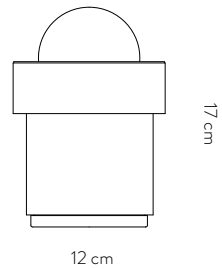

16 cm

17 cm

SAINT-MALO TABLE LIGHT

Dimensions	D.12 cm x H.25 cm
Materials	Globe in mat white glass Black and white handcrafted ceramic Base and top in polished silver plating
Light specifications	Socket E27 Bulb NUD White 80
Cable Finish	Black textile
Cable Length	200 cm
Production	Designed and made in Belgium

VIENNA TABLE LIGHT

Dimensions	D.12 cm x H.20 cm
Materials	Globe in mat white glass Black and white handcrafted ceramic Base and top in polished brass plating
Light specifications	Socket E27 Bulb NUD White 80
Cable Finish	Black textile
Cable Length	200 cm
Production	Designed and made in Belgium

HAVANA TABLE LIGHT

Dimensions	D.12 cm x H.17 cm
Materials	Globe in mat white glass Black and white handcrafted ceramic Base and top in polished copper plating
Light specifications	Socket E27 Bulb NUD White 80
Cable Finish	Black textile
Cable Length	200 cm
Production	Designed and made in Belgium

SOHO TABLE LIGHT

- Dimensions** D.17 cm x H.16 cm
- Materials** Black handcrafted ceramic
Base and top in polished copper plating
- Light specifications** Socket E27
E27 spiral filament bulb
- Cable Finish** Black textile
- Cable Length** 200 cm
- Production** Designed and made in Belgium