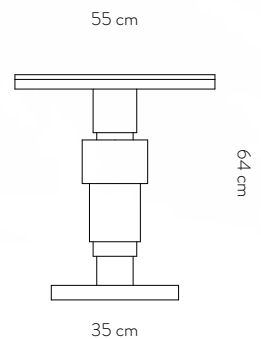

SAINT-MALO PEDESTAL TABLE

Dimensions	D.55cm x H.64 cm
Top materials	Polished Carrara marble plate embedded in a white lacquered wooden tray
Body materials	Handcrafted ceramic glazed in black, white and silver finishes
Base material	White lacquered wood on an aluminium plate
Structure	Aluminium structure
Production	Designed and made in Belgium

VIENNA PEDESTAL TABLE

Dimensions

D.55cm x H.64 cm

Top materials

Polished Nero Marquina marble plate embedded in a white lacquered wooden tray

Body materials

Handcrafted ceramic glazed in black, white and brass finishes

Base material

White lacquered wood on an aluminium plate

Structure

Aluminium structure

Production

Designed and made in Belgium

HAVANA PEDESTAL TABLE

- Dimensions** D.55cm x H.64 cm
- Top materials** Polished Nero Marquina marble plate embedded in a black lacquered wooden tray
- Body materials** Handcrafted ceramic glazed in black, white and copper finishes
- Base material** Black lacquered wood on an aluminium plate
- Structure** Aluminium structure
- Production** Designed and made in Belgium

SOHO PEDESTAL TABLE

- Dimensions** D.55cm x H.64 cm
- Top materials** Polished Nero Marquina marble plate embedded in a black lacquered wooden tray
- Body materials** Handcrafted ceramic glazed in black
- Base material** Black lacquered wood on an aluminium plate
- Structure** Aluminium structure
- Production** Designed and made in Belgium