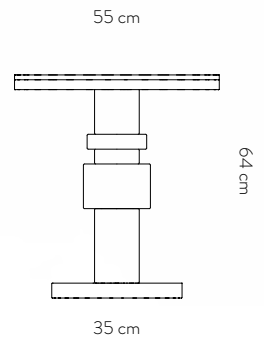

SAINT-MALO PEDESTAL TABLE

Dimensions	D.55cm x H.64 cm
Top materials	Polished Carrara marble plate embedded in a white lacquered wooden tray
Body materials	Handcrafted ceramic glazed in black, white and silver finishes
Base material	White lacquered wood on an aluminium plate
Structure	Aluminium structure
Production	Designed and made in Belgium

VIENNA PEDESTAL TABLE

Dimensions

D.55cm x H.64 cm

Top materials

Polished Nero Marquina marble plate embedded in a white lacquered wooden tray

Body materials

Handcrafted ceramic glazed in black, white and brass finishes

Base material

White lacquered wood on an aluminium plate

Structure

Aluminium structure

Production

Designed and made in Belgium

HAVANA PEDESTAL TABLE

- Dimensions** D.55cm x H.64 cm
- Top materials** Polished Nero Marquina marble plate embedded in a black lacquered wooden tray
- Body materials** Handcrafted ceramic glazed in black, white and copper finishes
- Base material** Black lacquered wood on an aluminium plate
- Structure** Aluminium structure
- Production** Designed and made in Belgium

SOHO PEDESTAL TABLE

- Dimensions** D.55cm x H.64 cm
- Top materials** Polished Nero Marquina marble plate embedded in a black lacquered wooden tray
- Body materials** Handcrafted ceramic glazed in black
- Base material** Black lacquered wood on an aluminium plate
- Structure** Aluminium structure
- Production** Designed and made in Belgium