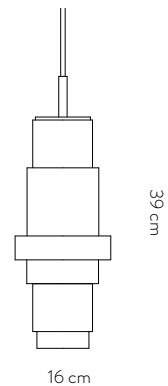

SAINT-MALO PENDANT LIGHT LARGE

Dimensions	D.12 cm x H.41 cm
Materials	Grey blown glass Black, white and silver glazed handcrafted ceramic Polished silver plating
Light specifications	Socket E27 Bulb PARATHOM R63 (optional)
Ceiling Rose	Black painted cylinder steel
Cable Finish	Black textile
Cable Length	250 cm
Production	Designed and made in Belgium

VIENNA PENDANT LIGHT SMALL

Dimensions	D.12 cm x H.21 cm
Materials	Grey blown glass Black and white handcrafted ceramic Polished brass plating
Light specifications	Socket E27 Bulb PARATHOM R63 (optional)
Ceiling Rose	Black painted cylinder steel
Cable Finish	Black textile
Cable Length	250 cm
Production	Designed and made in Belgium

VIENNA PENDANT LIGHT LARGE

Dimensions	D.16 cm x H.39 cm
Materials	Grey blown glass Black, white and brass glazed handcrafted ceramic Polished brass plating
Light specifications	Socket E27 Bulb PARATHOM R63 (optional)
Ceiling Rose	Black painted cylinder steel
Cable Finish	Black textile
Cable Length	250 cm
Production	Designed and made in Belgium

VIENNA TABLE LIGHT

Dimensions	D.12 cm x H.20 cm
Materials	Globe in mat white glass Black and white handcrafted ceramic Base and top in polished brass plating
Light specifications	Socket E27 Bulb NUD White 80
Cable Finish	Black textile
Cable Length	200 cm
Production	Designed and made in Belgium