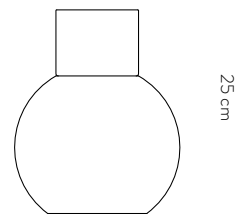

VIENNA TABLE LIGHT

Dimensions	D.12 cm x H.20 cm
Materials	Globe in mat white glass Black and white handcrafted ceramic Base and top in polished brass plating
Light specifications	Socket E27 Bulb NUD White 80
Cable Finish	Black textile
Cable Length	200 cm
Production	Designed and made in Belgium

16 cm

17 cm

VIENNA VASE 03

ACCESSORIES

VENDÔME VASE 01

Dimensions

D.18 cm x H.28 cm

Container

Production

Designed and made in Belgium

VENDÔME VASE 02

**Dimensions**

D.20 cm x H.25 cm

Container

The container is made of brass glazed ceramic and slides into the ceramic body. You can easily remove it to fill it with water or remove the faded bouquets.

Body materials

White handcrafted ceramic

Production

Designed and made in Belgium

20cm

25 cm

SAINT-MALO VASE 01

Dimensions