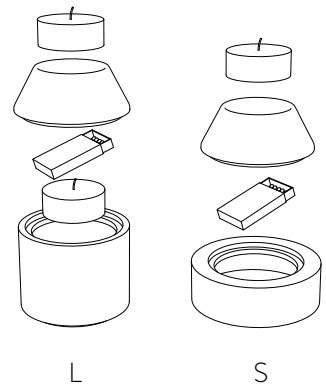

S : D.12,5 cm x H.8,5
L : D.12 cm x H.12,5

Concept

Candle holder whose base is a box for storing matches and stock of candles.

Materials

Black, white and silver handcrafted ceramic

Production

Designed and made in Belgium

L

S

VIENNA CANDLE HOLDERS

Dimensions

S : D.12,5 cm x H.8,5
L : D.12 cm x H.12,5

Concept

Candle holder whose base is a box for storing matches and stock of candles.

Materials