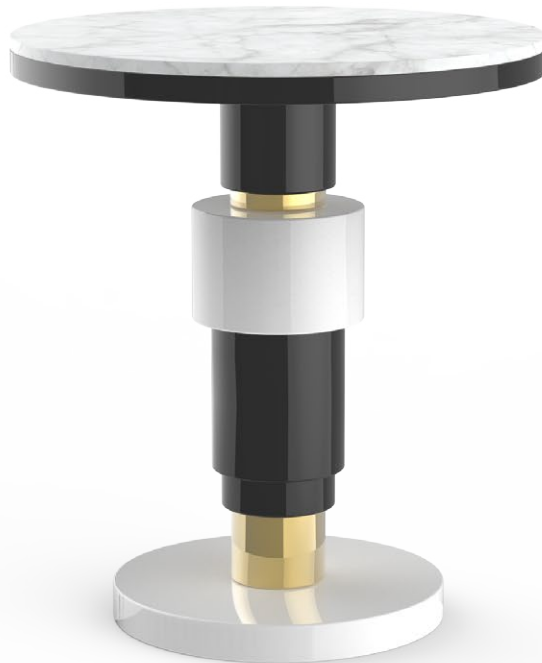

Small : D.55cm x H.36cm
Large : D.55cm x H.45cm

Top materials

Polished Nero Marquina marble plate embedded in a black lacquered wooden tray

Body materials

Handcrafted ceramic glazed in black

Base material

Black lacquered wood on an aluminium plate

Structure

Aluminium structure

Production

Designed and made in Belgium

VENDÔME PEDESTAL TABLE

- Dimensions** D.55cm x H.64 cm
- Top materials** Polished Carrara marble plate embedded in a black lacquered wooden tray
- Body materials** Handcrafted ceramic glazed in black, white and brass finishes
- Base material** White lacquered wood on an aluminium plate
- Structure** Aluminium structure
- Production** Designed and made in Belgium

SAINT-MALO PEDESTAL TABLE

Dimensions	D.55cm x H.64 cm
Top materials	Polished Carrara marble plate embedded in a white lacquered wooden tray
Body materials	Handcrafted ceramic glazed in black, white and silver finishes
Base material	White lacquered wood on an aluminium plate
Structure	Aluminium structure
Production	Designed and made in Belgium

VIENNA PEDESTAL TABLE

Dimensions

D.55cm x H.64 cm

Top materials

Polished Nero Marquina marble plate embedded in a white lacquered wooden tray

Body materials

Handcrafted ceramic glazed in black, white and brass finishes