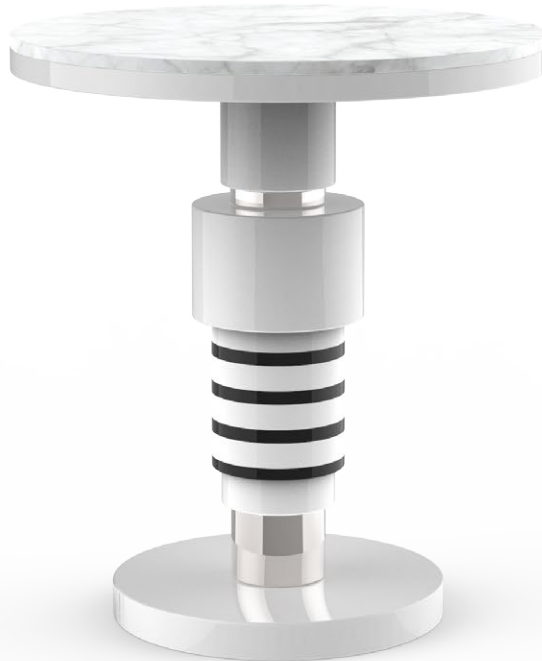

Structure

Aluminium structure

Production

Designed and made in Belgium

VENDÔME PEDESTAL TABLE

- Dimensions** D.55cm x H.64 cm
- Top materials** Polished Carrara marble plate embedded in a black lacquered wooden tray
- Body materials** Handcrafted ceramic glazed in black, white and brass finishes
- Base material** White lacquered wood on an aluminium plate
- Structure** Aluminium structure
- Production** Designed and made in Belgium

SAINT-MALO PEDESTAL TABLE

Dimensions	D.55cm x H.64 cm
Top materials	Polished Carrara marble plate embedded in a white lacquered wooden tray
Body materials	Handcrafted ceramic glazed in black, white and silver finishes
Base material	White lacquered wood on an aluminium plate
Structure	Aluminium structure
Production	Designed and made in Belgium

VIENNA PEDESTAL TABLE

Dimensions

D.55cm x H.64 cm

Top materials

Polished Nero Marquina marble plate embedded in a white lacquered wooden tray

Body materials

Handcrafted ceramic glazed in black, white and brass finishes

Assembly of a side table

VIENNA PENDANT LIGHT LARGE

LIGHTING

VENDÔME PENDANT LIGHT SMALL

Dimensions	D.12 cm x H.23 cm
Materials	Grey blown glass Black and white handcrafted ceramic Polished brass plating
Light specifications	Socket E27 Bulb PARATHOM R63 (optional)
Ceiling Rose	Black painted cylinder steel
Cable Finish	Black textile
Cable Length	250 cm
Production	Designed and made in Belgium