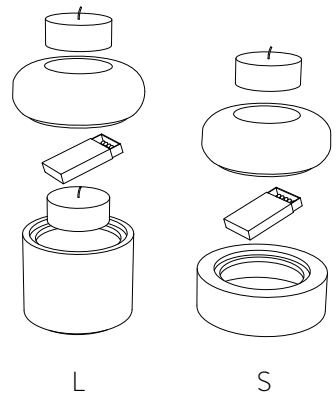

Production

Designed and made in Belgium