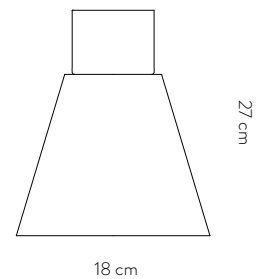

Production

Designed and made in Belgium