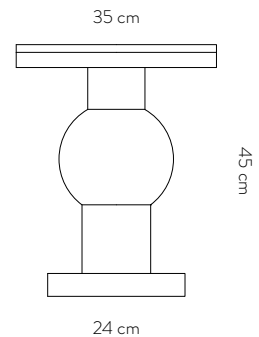

Dimensions	D.35cm x H.45 cm
Top materials	Polished Carrara marble plate embedded in a black lacquered wooden tray
Body materials	Handcrafted ceramic glazed in black, white and brass finishes
Base material	White lacquered wood on an aluminium plate
Structure	Aluminium structure
Production	Designed and made in Belgium

SAINT-MALO SIDE TABLE

Dimensions	D.35cm x H.45 cm
Top materials	Polished Carrara marble plate embedded in a white lacquered wooden tray
Body materials	Handcrafted ceramic glazed in black, white and silver finishes
Base material	White lacquered wood on an aluminium plate
Structure	Aluminium structure
Production	Designed and made in Belgium

VIENNA SIDE TABLE

- Dimensions** D.35cm x H.45 cm
- Top materials** Polished Nero Marquina marble plate embedded in a white lacquered wooden tray
- Body materials** Handcrafted ceramic glazed in black, white and brass finishes
- Base material** Glazed ceramic on an aluminium plate
- Structure** Aluminium structure
- Production** Designed and made in Belgium

HAVANA SIDE TABLE

- Dimensions** D.35cm x H.45 cm
- Top materials** Polished Nero Marquina marble plate embedded in a black lacquered wooden tray
- Body materials** Handcrafted ceramic glazed in black, white and copper finishes
- Base material** Glazed ceramic on an aluminium plate
- Structure** Aluminium structure
- Production** Designed and made in Belgium