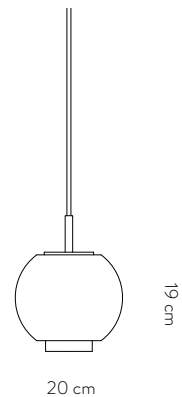

Dimensions	D.20 cm x H.19 cm
Materials	Grey blown glass Copper glazed handcrafted ceramic Polished copper plating
Light specifications	Socket E27 Bulb PARATHOM R63 (optional)
Ceiling Rose	Black painted cylinder steel
Cable Finish	Black textile
Cable Length	250 cm
Production	Designed and made in Belgium