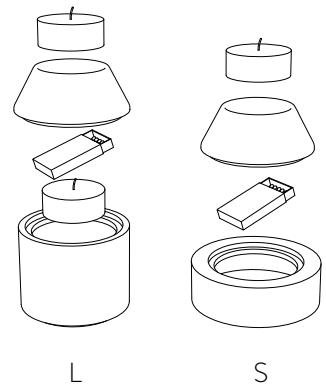

Production

Designed and made in Belgium