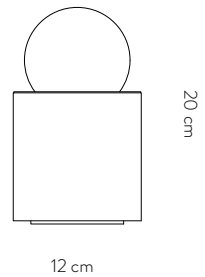

VENDÔME TABLE LIGHT

Dimensions	D.16 cm x H.17 cm
Materials	Globe in mat white glass Black and white handcrafted ceramic Base and top in polished brass plating
Light specifications	Socket E27 Bulb NUD White 80
Cable Finish	Black textile
Cable Length	200 cm
Production	Designed and made in Belgium

16 cm

17 cm

SAINT-MALO TABLE LIGHT

Dimensions	D.12 cm x H.25 cm
Materials	Globe in mat white glass Black and white handcrafted ceramic Base and top in polished silver plating
Light specifications	Socket E27 Bulb NUD White 80
Cable Finish	Black textile
Cable Length	200 cm
Production	Designed and made in Belgium

VIENNA TABLE LIGHT

Dimensions	D.12 cm x H.20 cm
Materials	Globe in mat white glass Black and white handcrafted ceramic Base and top in polished brass plating
Light specifications	Socket E27 Bulb NUD White 80
Cable Finish	Black textile
Cable Length	200 cm
Production	Designed and made in Belgium

HAVANA TABLE LIGHT

Dimensions	D.12 cm x H.17 cm
Materials	Globe in mat white glass Black and white handcrafted ceramic Base and top in polished copper plating
Light specifications	Socket E27 Bulb NUD White 80
Cable Finish	Black textile
Cable Length	200 cm
Production	Designed and made in Belgium