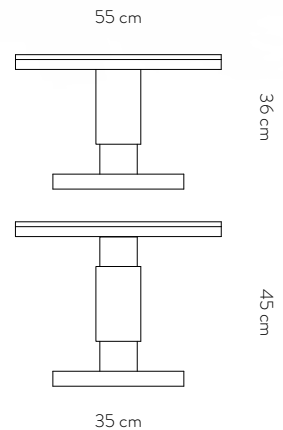

Production

Designed and made in Belgium