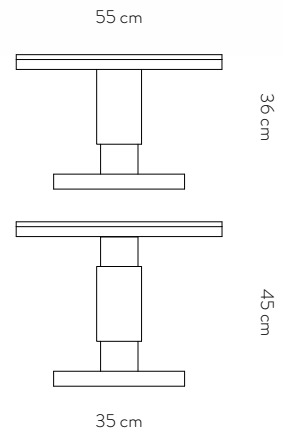

SOHO SIDE TABLE

- Dimensions** D.35cm x H.45 cm
- Top materials** Polished Nero Marquina marble plate embedded in a black lacquered wooden tray
- Body materials** Handcrafted ceramic glazed in black
- Base material** Glazed ceramic on an aluminium plate
- Structure** Aluminium structure
- Production** Designed and made in Belgium

Small : D.55cm x H.36cm
Large : D.55cm x H.45cm

Top materials

Polished Carrara marble plate embedded in a white lacquered wooden tray

Body materials

Handcrafted ceramic glazed in black, white and silver finishes

Base material

White lacquered wood on an aluminium plate

Structure

Aluminium structure

Production

Designed and made in Belgium

VIENNA COFFEE TABLES

Dimensions

Small : D.55cm x H.36cm
Large : D.55cm x H.45cm

Top materials

Polished Nero Marquina marble plate embedded in a white lacquered wooden tray

Body materials

Handcrafted ceramic glazed in black, white and brass finishes