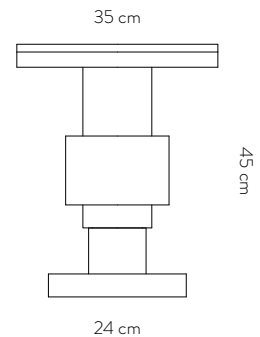

Dimensions	D.35cm x H.45 cm
Top materials	Polished Carrara marble plate embedded in a black lacquered wooden tray
Body materials	Handcrafted ceramic glazed in black, white and brass finishes
Base material	White lacquered wood on an aluminium plate
Structure	Aluminium structure
Production	Designed and made in Belgium

SAINT-MALO SIDE TABLE

Dimensions	D.35cm x H.45 cm
Top materials	Polished Carrara marble plate embedded in a white lacquered wooden tray
Body materials	Handcrafted ceramic glazed in black, white and silver finishes
Base material	White lacquered wood on an aluminium plate
Structure	Aluminium structure
Production	Designed and made in Belgium

VIENNA SIDE TABLE

- Dimensions** D.35cm x H.45 cm
- Top materials** Polished Nero Marquina marble plate embedded in a white lacquered wooden tray
- Body materials** Handcrafted ceramic glazed in black, white and brass finishes
- Base material** Glazed ceramic on an aluminium plate
- Structure** Aluminium structure
- Production** Designed and made in Belgium

HAVANA SIDE TABLE

- Dimensions** D.35cm x H.45 cm
- Top materials** Polished Nero Marquina marble plate embedded in a black lacquered wooden tray
- Body materials** Handcrafted ceramic glazed in black, white and copper finishes
- Base material** Glazed ceramic on an aluminium plate
- Structure** Aluminium structure
- Production** Designed and made in Belgium