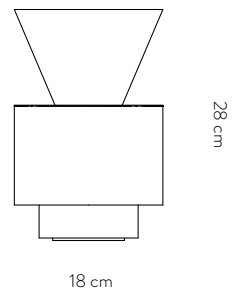

Production

Designed and made in Belgium