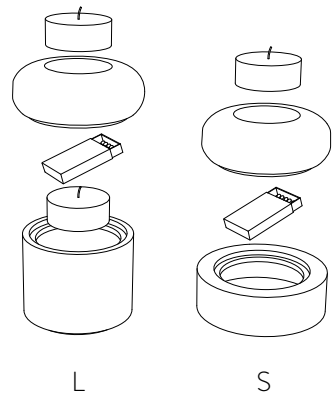

L

S

VIENNA CANDLE HOLDERS

Dimensions

S : D.12,5 cm x H.8,5
L : D.12 cm x H.12,5

Concept

Candle holder whose base is a box for storing matches and stock of candles.

Materials

Black, white and brass handcrafted ceramic

Production

Designed and made in Belgium

HAVANA CANDLE HOLDERS

Dimensions

S : D.12,5 cm x H.8,5
L : D.12 cm x H.12,5

Concept

Candle holder whose base is a box for storing matches and stock of candles.

Materials

Black, white and copper handcrafted ceramic

Production

Designed and made in Belgium

SOHO CANDLE HOLDERS

Dimensions

S : D.12,5 cm x H.8,5
L : D.12 cm x H.12,5

Concept