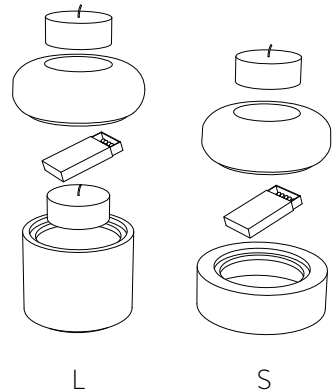

S : D.12,5 cm x H.8,5
L : D.12 cm x H.12,5

Concept

Candle holder whose base is a box for storing matches and stock of candles.

Materials

Black, white and silver handcrafted ceramic

Production

Designed and made in Belgium

L

S

VIENNA CANDLE HOLDERS

Dimensions

S : D.12,5 cm x H.8,5
L : D.12 cm x H.12,5

Concept

Candle holder whose base is a box for storing matches and stock of candles.

Materials

Black, white and brass handcrafted ceramic

Production

Designed and made in Belgium

HAVANA CANDLE HOLDERS

Dimensions

S : D.12,5 cm x H.8,5
L : D.12 cm x H.12,5

Concept

Candle holder whose base is a box for storing matches and stock of candles.