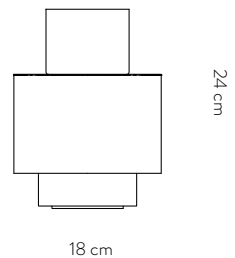

VIENNA TABLE LIGHT

Dimensions	D.12 cm x H.20 cm
Materials	Globe in mat white glass Black and white handcrafted ceramic Base and top in polished brass plating
Light specifications	Socket E27 Bulb NUD White 80
Cable Finish	Black textile
Cable Length	200 cm
Production	Designed and made in Belgium

Body materials

Polished silver plated disc
Black and white handcrafted ceramic

Production

Designed and made in Belgium

VIENNA VASE 01

Dimensions

D.18 cm x H.24 cm

Container

Production

Designed and made in Belgium

VIENNA VASE 02

Dimensions

D.24 cm x H.36 cm

Container

The container is made of black ceramic and slides into the ceramic body. You can easily remove it to fill it with water or remove the faded bouquets.

Body materials

Black, white and brass handcrafted ceramic

Production

Designed and made in Belgium

24 cm

VIENNA VASE 03

Dimensions

D.20 cm x H.28 cm