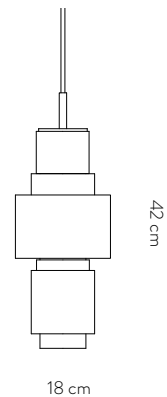

Dimensions	D.18 cm x H.42 cm
Materials	Grey blown glass Black, white and copper glazed handcrafted ceramic Polished copper plating
Light specifications	Socket E27 Bulb PARATHOM R63 (optional)
Ceiling Rose	Black painted cylinder steel
Cable Finish	Black textile
Cable Length	250 cm
Production	Designed and made in Belgium