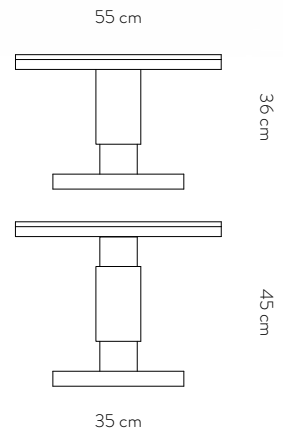

Small : D.55cm x H.36cm
Large : D.55cm x H.45cm

Top materials

Polished Nero Marquina marble plate embedded in a white lacquered wooden tray

Body materials

Handcrafted ceramic glazed in black, white and brass finishes

Base material

Black lacquered wood on an aluminium plate

Structure

Aluminium structure

Production

Designed and made in Belgium

HAVANA COFFEE TABLES

Dimensions

Small : D.55cm x H.36cm
Large : D.55cm x H.45cm

Top materials

Polished Nero Marquina marble plate embedded in a black lacquered wooden tray

Body materials

Handcrafted ceramic glazed in black, white and copper finishes

VIENNA TABLE LIGHT

Dimensions	D.12 cm x H.20 cm
Materials	Globe in mat white glass Black and white handcrafted ceramic Base and top in polished brass plating
Light specifications	Socket E27 Bulb NUD White 80
Cable Finish	Black textile
Cable Length	200 cm
Production	Designed and made in Belgium