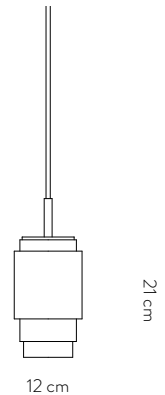

VIENNA PEDESTAL TABLE

Dimensions

D.55cm x H.64 cm

Top materials

Polished Nero Marquina marble plate embedded in a white lacquered wooden tray

Body materials

Handcrafted ceramic glazed in black, white and brass finishes

SAINT-MALO PENDANT LIGHT LARGE

Dimensions	D.12 cm x H.41 cm
Materials	Grey blown glass Black, white and silver glazed handcrafted ceramic Polished silver plating
Light specifications	Socket E27 Bulb PARATHOM R63 (optional)
Ceiling Rose	Black painted cylinder steel
Cable Finish	Black textile
Cable Length	250 cm
Production	Designed and made in Belgium

VIENNA PENDANT LIGHT SMALL

Dimensions	D.12 cm x H.21 cm
Materials	Grey blown glass Black and white handcrafted ceramic Polished brass plating
Light specifications	Socket E27 Bulb PARATHOM R63 (optional)
Ceiling Rose	Black painted cylinder steel
Cable Finish	Black textile
Cable Length	250 cm
Production	Designed and made in Belgium

VIENNA PENDANT LIGHT LARGE

Dimensions	D.16 cm x H.39 cm
Materials	Grey blown glass Black, white and brass glazed handcrafted ceramic Polished brass plating
Light specifications	Socket E27 Bulb PARATHOM R63 (optional)
Ceiling Rose	Black painted cylinder steel
Cable Finish	Black textile
Cable Length	250 cm
Production	Designed and made in Belgium