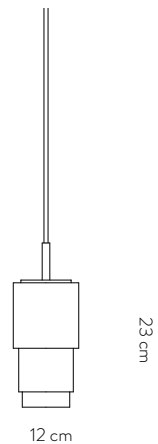

SAINT-MALO PEDESTAL TABLE

Dimensions	D.55cm x H.64 cm
Top materials	Polished Carrara marble plate embedded in a white lacquered wooden tray
Body materials	Handcrafted ceramic glazed in black, white and silver finishes
Base material	White lacquered wood on an aluminium plate
Structure	Aluminium structure
Production	Designed and made in Belgium

VIENNA PEDESTAL TABLE

Dimensions

D.55cm x H.64 cm

Top materials

Polished Nero Marquina marble plate embedded in a white lacquered wooden tray

Body materials

Handcrafted ceramic glazed in black, white and brass finishes

SOHO PEDESTAL TABLE

- Dimensions** D.55cm x H.64 cm
- Top materials** Polished Nero Marquina marble plate embedded in a black lacquered wooden tray
- Body materials** Handcrafted ceramic glazed in black
- Base material** Black lacquered wood on an aluminium plate
- Structure** Aluminium structure
- Production** Designed and made in Belgium

Assembly of a side table

VIENNA PENDANT LIGHT LARGE

LIGHTING

VENDÔME PENDANT LIGHT SMALL

Dimensions	D.12 cm x H.23 cm
Materials	Grey blown glass Black and white handcrafted ceramic Polished brass plating
Light specifications	Socket E27 Bulb PARATHOM R63 (optional)
Ceiling Rose	Black painted cylinder steel
Cable Finish	Black textile
Cable Length	250 cm
Production	Designed and made in Belgium