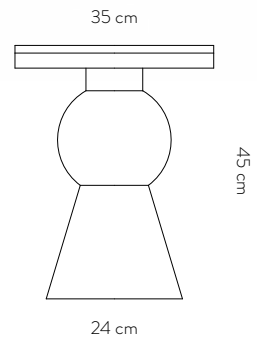

Dimensions	D.35cm x H.45 cm
Top materials	Polished Carrara marble plate embedded in a black lacquered wooden tray
Body materials	Handcrafted ceramic glazed in black, white and brass finishes
Base material	White lacquered wood on an aluminium plate
Structure	Aluminium structure
Production	Designed and made in Belgium

SAINT-MALO SIDE TABLE

Dimensions	D.35cm x H.45 cm
Top materials	Polished Carrara marble plate embedded in a white lacquered wooden tray
Body materials	Handcrafted ceramic glazed in black, white and silver finishes
Base material	White lacquered wood on an aluminium plate
Structure	Aluminium structure
Production	Designed and made in Belgium

VIENNA SIDE TABLE

- Dimensions** D.35cm x H.45 cm
- Top materials** Polished Nero Marquina marble plate embedded in a white lacquered wooden tray
- Body materials** Handcrafted ceramic glazed in black, white and brass finishes
- Base material** Glazed ceramic on an aluminium plate
- Structure** Aluminium structure
- Production** Designed and made in Belgium

HAVANA SIDE TABLE

- Dimensions** D.35cm x H.45 cm
- Top materials** Polished Nero Marquina marble plate embedded in a black lacquered wooden tray
- Body materials** Handcrafted ceramic glazed in black, white and copper finishes
- Base material** Glazed ceramic on an aluminium plate
- Structure** Aluminium structure
- Production** Designed and made in Belgium