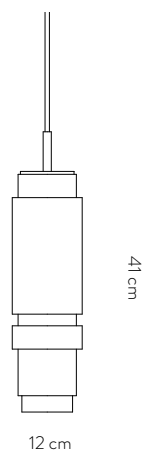

Dimensions	D.12 cm x H.41 cm
Materials	Grey blown glass Black, white and silver glazed handcrafted ceramic Polished silver plating
Light specifications	Socket E27 Bulb PARATHOM R63 (optional)
Ceiling Rose	Black painted cylinder steel
Cable Finish	Black textile
Cable Length	250 cm
Production	Designed and made in Belgium