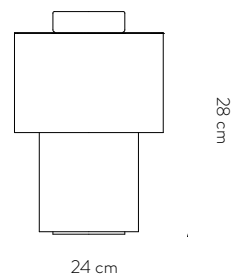

Designed and made in Belgium

28 cm

20 cm

Assembly of a vase

HAVANA VASE 01

Dimensions

D.18 cm x H.28 cm

Container

Production

Designed and made in Belgium

HAVANA VASE 02

Dimensions

D.24 cm x H.36 cm

Container

The container is made of copper ceramic and slides into the ceramic body. You can easily remove it to fill it with water or remove the faded bouquets.

Body materials

Black and white handcrafted ceramic

Production

Designed and made in Belgium

36 cm

24 cm

SOHO VASE 01

Dimensions

Production

Designed and made in Belgium

SOHO VASE 02

**Dimensions**

D.18 cm x H.27 cm

Container

The container is made of black ceramic and slides into the ceramic body. You can easily remove it to fill it with water or remove the faded bouquets.