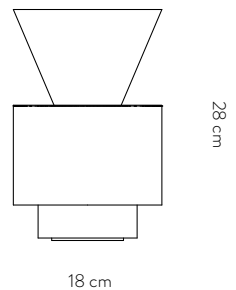

Production

Designed and made in Belgium