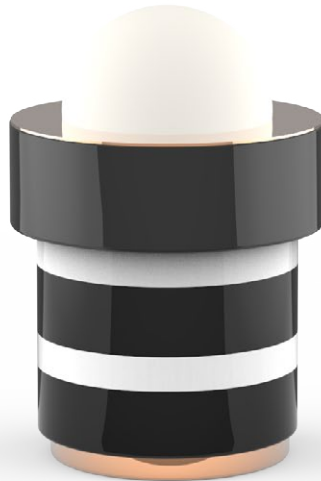

HAVANA TABLE LIGHT