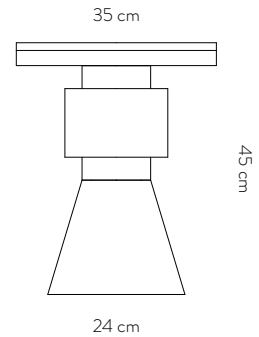

Dimensions	D.35cm x H.45 cm
Top materials	Polished Carrara marble plate embedded in a black lacquered wooden tray
Body materials	Handcrafted ceramic glazed in black, white and brass finishes
Base material	White lacquered wood on an aluminium plate
Structure	Aluminium structure
Production	Designed and made in Belgium

SAINT-MALO SIDE TABLE

Dimensions	D.35cm x H.45 cm
Top materials	Polished Carrara marble plate embedded in a white lacquered wooden tray
Body materials	Handcrafted ceramic glazed in black, white and silver finishes
Base material	White lacquered wood on an aluminium plate
Structure	Aluminium structure
Production	Designed and made in Belgium

VIENNA SIDE TABLE

- Dimensions** D.35cm x H.45 cm
- Top materials** Polished Nero Marquina marble plate embedded in a white lacquered wooden tray
- Body materials** Handcrafted ceramic glazed in black, white and brass finishes
- Base material** Glazed ceramic on an aluminium plate
- Structure** Aluminium structure
- Production** Designed and made in Belgium

HAVANA SIDE TABLE

- Dimensions** D.35cm x H.45 cm
- Top materials** Polished Nero Marquina marble plate embedded in a black lacquered wooden tray
- Body materials** Handcrafted ceramic glazed in black, white and copper finishes
- Base material** Glazed ceramic on an aluminium plate
- Structure** Aluminium structure
- Production** Designed and made in Belgium