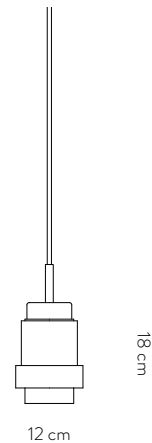

Dimensions	D.12 cm x H.18 cm
Materials	Grey blown glass Black and white handcrafted ceramic Polished silver plating
Light specifications	Socket E27 Bulb PARATHOM R63 (optional)
Ceiling Rose	Black painted cylinder steel
Cable Finish	Black textile
Cable Length	250 cm
Production	Designed and made in Belgium