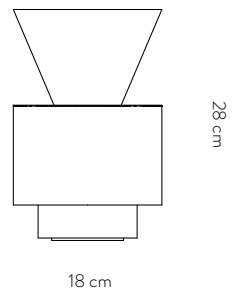

Production

Designed and made in Belgium