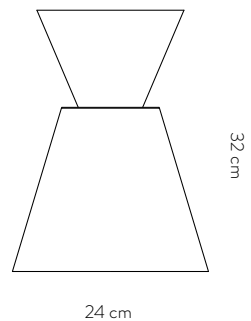

Body materials

White handcrafted ceramic

Production

Designed and made in Belgium

20cm

25 cm

SAINT-MALO VASE 01

Dimensions

D.18 cm x H.28 cm

Container

The container is made of grey blown glass and slides into the ceramic body. You can easily remove it to fill it with water or remove the faded bouquets.

Body materials

Polished silver plated disc
Black and white handcrafted ceramic

Production

Designed and made in Belgium

SAINT-MALO VASE 02

**Dimensions**

D.24 cm x H.32 cm

Container

The container is made of grey blown glass and slides into the ceramic body. You can easily remove it to fill it with water or remove the faded bouquets.

Body materials

Polished silver plated disc
Black and white handcrafted ceramic

Production

Designed and made in Belgium

VIENNA VASE 01

Dimensions

D.18 cm x H.24 cm

Container