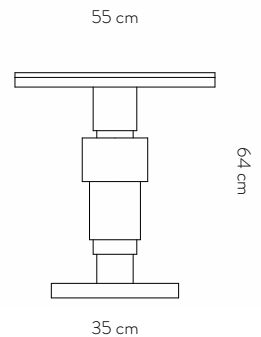

Small : D.55cm x H.36cm
Large : D.55cm x H.45cm

Top materials

Polished Nero Marquina marble plate embedded in a black lacquered wooden tray

Body materials

Handcrafted ceramic glazed in black

Base material

Black lacquered wood on an aluminium plate

Structure

Aluminium structure

Production

Designed and made in Belgium

VENDÔME PEDESTAL TABLE

- Dimensions** D.55cm x H.64 cm
- Top materials** Polished Carrara marble plate embedded in a black lacquered wooden tray
- Body materials** Handcrafted ceramic glazed in black, white and brass finishes
- Base material** White lacquered wood on an aluminium plate
- Structure** Aluminium structure
- Production** Designed and made in Belgium

SAINT-MALO PEDESTAL TABLE

Dimensions	D.55cm x H.64 cm
Top materials	Polished Carrara marble plate embedded in a white lacquered wooden tray
Body materials	Handcrafted ceramic glazed in black, white and silver finishes
Base material	White lacquered wood on an aluminium plate
Structure	Aluminium structure
Production	Designed and made in Belgium

VIENNA PEDESTAL TABLE

Dimensions

D.55cm x H.64 cm

Top materials

Polished Nero Marquina marble plate embedded in a white lacquered wooden tray

Body materials

Handcrafted ceramic glazed in black, white and brass finishes