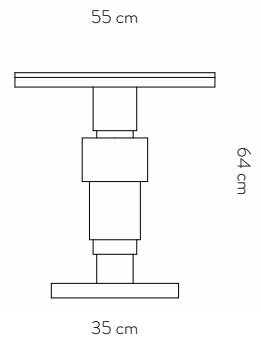

Small : D.55cm x H.36cm
Large : D.55cm x H.45cm

Top materials

Polished Nero Marquina marble plate embedded in a black lacquered wooden tray

Body materials

Handcrafted ceramic glazed in black

Base material

Black lacquered wood on an aluminium plate

Structure

Aluminium structure

Production

Designed and made in Belgium

VENDÔME PEDESTAL TABLE

- Dimensions** D.55cm x H.64 cm
- Top materials** Polished Carrara marble plate embedded in a black lacquered wooden tray
- Body materials** Handcrafted ceramic glazed in black, white and brass finishes
- Base material** White lacquered wood on an aluminium plate
- Structure** Aluminium structure
- Production** Designed and made in Belgium

SAINT-MALO PEDESTAL TABLE

Dimensions	D.55cm x H.64 cm
Top materials	Polished Carrara marble plate embedded in a white lacquered wooden tray
Body materials	Handcrafted ceramic glazed in black, white and silver finishes
Base material	White lacquered wood on an aluminium plate
Structure	Aluminium structure
Production	Designed and made in Belgium

VIENNA PEDESTAL TABLE

Dimensions

D.55cm x H.64 cm

Top materials

Polished Nero Marquina marble plate embedded in a white lacquered wooden tray

Body materials

Handcrafted ceramic glazed in black, white and brass finishes