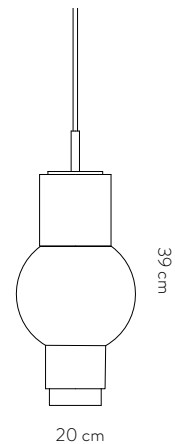

VIENNA PEDESTAL TABLE

Dimensions

D.55cm x H.64 cm

Top materials

Polished Nero Marquina marble plate embedded in a white lacquered wooden tray

Body materials

Handcrafted ceramic glazed in black, white and brass finishes

SOHO PEDESTAL TABLE

- Dimensions** D.55cm x H.64 cm
- Top materials** Polished Nero Marquina marble plate embedded in a black lacquered wooden tray
- Body materials** Handcrafted ceramic glazed in black
- Base material** Black lacquered wood on an aluminium plate
- Structure** Aluminium structure
- Production** Designed and made in Belgium

Assembly of a side table

VIENNA PENDANT LIGHT LARGE

LIGHTING

VENDÔME PENDANT LIGHT SMALL

Dimensions	D.12 cm x H.23 cm
Materials	Grey blown glass Black and white handcrafted ceramic Polished brass plating
Light specifications	Socket E27 Bulb PARATHOM R63 (optional)
Ceiling Rose	Black painted cylinder steel
Cable Finish	Black textile
Cable Length	250 cm
Production	Designed and made in Belgium

VENDÔME PENDANT LIGHT LARGE

Dimensions	D.20 cm x H.39 cm
Materials	Grey blown glass Black, white and brass glazed handcrafted ceramic Polished brass plating
Light specifications	Socket E27 Bulb PARATHOM R63 (optional)
Ceiling Rose	Black painted cylinder steel
Cable Finish	Black textile
Cable Length	250 cm
Production	Designed and made in Belgium