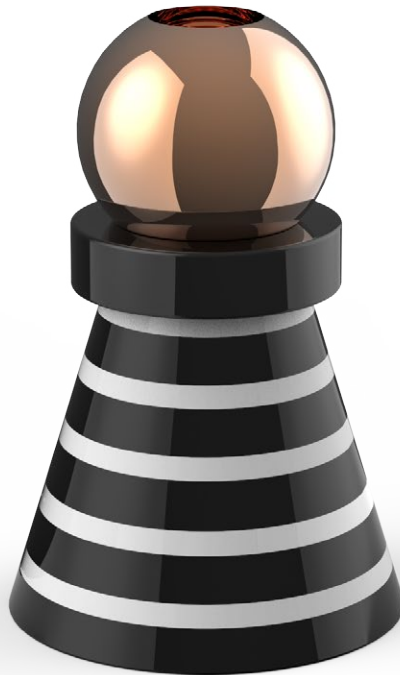

The container is made of grey blown glass and slides into the ceramic body. You can easily remove it to fill it with water or remove the faded bouquets.

Body materials

Polished copper plated disc
Black and white handcrafted ceramic

Production

Designed and made in Belgium

HAVANA VASE 02

Dimensions

D.24 cm x H.36 cm

Container

The container is made of copper ceramic and slides into the ceramic body. You can easily remove it to fill it with water or remove the faded bouquets.