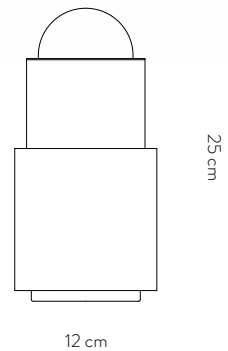

SOHO PENDANT LIGHT LARGE

Dimensions	D.18 cm x H.39 cm
Materials	Grey blown glass Black handcrafted ceramic Polished copper plating
Light specifications	Socket E27 Bulb PARATHOM R63 (optional)
Ceiling Rose	Black painted cylinder steel
Cable Finish	Black textile
Cable Length	250 cm
Production	Designed and made in Belgium

VENDÔME TABLE LIGHT

Dimensions	D.16 cm x H.17 cm
Materials	Globe in mat white glass Black and white handcrafted ceramic Base and top in polished brass plating
Light specifications	Socket E27 Bulb NUD White 80
Cable Finish	Black textile
Cable Length	200 cm
Production	Designed and made in Belgium

16 cm

17 cm

SAINT-MALO TABLE LIGHT

Dimensions	D.12 cm x H.25 cm
Materials	Globe in mat white glass Black and white handcrafted ceramic Base and top in polished silver plating
Light specifications	Socket E27 Bulb NUD White 80
Cable Finish	Black textile
Cable Length	200 cm
Production	Designed and made in Belgium

VIENNA TABLE LIGHT

Dimensions	D.12 cm x H.20 cm
Materials	Globe in mat white glass Black and white handcrafted ceramic Base and top in polished brass plating
Light specifications	Socket E27 Bulb NUD White 80
Cable Finish	Black textile
Cable Length	200 cm
Production	Designed and made in Belgium