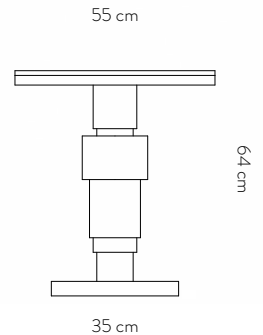

SAINT-MALO PEDESTAL TABLE

Dimensions	D.55cm x H.64 cm
Top materials	Polished Carrara marble plate embedded in a white lacquered wooden tray
Body materials	Handcrafted ceramic glazed in black, white and silver finishes
Base material	White lacquered wood on an aluminium plate
Structure	Aluminium structure
Production	Designed and made in Belgium

VIENNA PEDESTAL TABLE

Dimensions

D.55cm x H.64 cm

Top materials

Polished Nero Marquina marble plate embedded in a white lacquered wooden tray

Body materials

Handcrafted ceramic glazed in black, white and brass finishes

Base material

White lacquered wood on an aluminium plate

Structure

Aluminium structure

Production

Designed and made in Belgium

HAVANA PEDESTAL TABLE

- Dimensions** D.55cm x H.64 cm
- Top materials** Polished Nero Marquina marble plate embedded in a black lacquered wooden tray
- Body materials** Handcrafted ceramic glazed in black, white and copper finishes
- Base material** Black lacquered wood on an aluminium plate
- Structure** Aluminium structure
- Production** Designed and made in Belgium

SOHO PEDESTAL TABLE

- Dimensions** D.55cm x H.64 cm
- Top materials** Polished Nero Marquina marble plate embedded in a black lacquered wooden tray
- Body materials** Handcrafted ceramic glazed in black
- Base material** Black lacquered wood on an aluminium plate
- Structure** Aluminium structure
- Production** Designed and made in Belgium