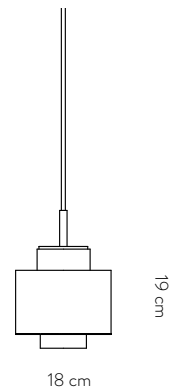

Dimensions	D.18 cm x H.19 cm
Materials	Grey blown glass Black handcrafted ceramic Polished copper plating
Light specifications	Socket E27 Bulb PARATHOM R63 (optional)
Ceiling Rose	Black painted cylinder steel
Cable Finish	Black textile
Cable Length	250 cm
Production	Designed and made in Belgium