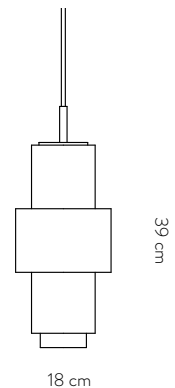

Dimensions	D.18 cm x H.39 cm
Materials	Grey blown glass Black handcrafted ceramic Polished copper plating
Light specifications	Socket E27 Bulb PARATHOM R63 (optional)
Ceiling Rose	Black painted cylinder steel
Cable Finish	Black textile
Cable Length	250 cm
Production	Designed and made in Belgium