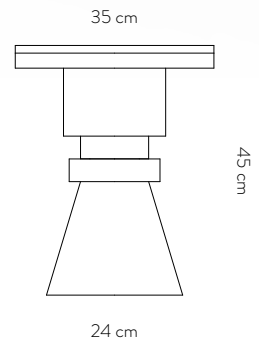

SAINT-MALO SIDE TABLE

Dimensions	D.35cm x H.45 cm
Top materials	Polished Carrara marble plate embedded in a white lacquered wooden tray
Body materials	Handcrafted ceramic glazed in black, white and silver finishes
Base material	White lacquered wood on an aluminium plate
Structure	Aluminium structure
Production	Designed and made in Belgium

VIENNA SIDE TABLE

- Dimensions** D.35cm x H.45 cm
- Top materials** Polished Nero Marquina marble plate embedded in a white lacquered wooden tray
- Body materials** Handcrafted ceramic glazed in black, white and brass finishes
- Base material** Glazed ceramic on an aluminium plate
- Structure** Aluminium structure
- Production** Designed and made in Belgium

HAVANA SIDE TABLE

- Dimensions** D.35cm x H.45 cm
- Top materials** Polished Nero Marquina marble plate embedded in a black lacquered wooden tray
- Body materials** Handcrafted ceramic glazed in black, white and copper finishes
- Base material** Glazed ceramic on an aluminium plate
- Structure** Aluminium structure
- Production** Designed and made in Belgium

SOHO SIDE TABLE

- Dimensions** D.35cm x H.45 cm
- Top materials** Polished Nero Marquina marble plate embedded in a black lacquered wooden tray
- Body materials** Handcrafted ceramic glazed in black
- Base material** Glazed ceramic on an aluminium plate
- Structure** Aluminium structure
- Production** Designed and made in Belgium