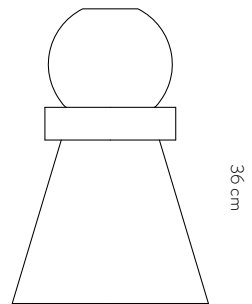

VIENNA TABLE LIGHT

Dimensions	D.12 cm x H.20 cm
Materials	Globe in mat white glass Black and white handcrafted ceramic Base and top in polished brass plating
Light specifications	Socket E27 Bulb NUD White 80
Cable Finish	Black textile
Cable Length	200 cm
Production	Designed and made in Belgium

Body materials

Polished silver plated disc
Black and white handcrafted ceramic

Production

Designed and made in Belgium

VIENNA VASE 01

Dimensions

D.18 cm x H.24 cm

Container

Production

Designed and made in Belgium

VIENNA VASE 02

Dimensions

D.24 cm x H.36 cm

Container

The container is made of black ceramic and slides into the ceramic body. You can easily remove it to fill it with water or remove the faded bouquets.

Body materials

Black, white and brass handcrafted ceramic

Production

Designed and made in Belgium

24 cm

VIENNA VASE 03

Dimensions

D.20 cm x H.28 cm