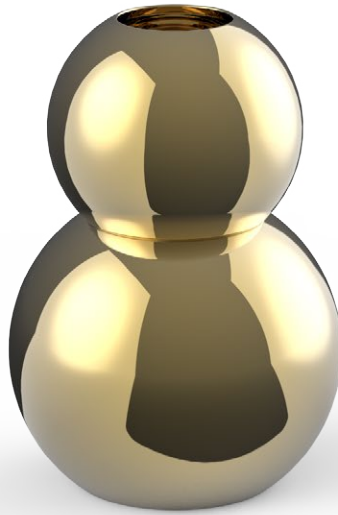

Production

Designed and made in Belgium

VIENNA VASE 02

Dimensions

D.24 cm x H.36 cm

Container

The container is made of black ceramic and slides into the ceramic body. You can easily remove it to fill it with water or remove the faded bouquets.

Body materials

Black, white and brass handcrafted ceramic

Production

Designed and made in Belgium

24 cm

VIENNA VASE 03

Dimensions

D.20 cm x H.28 cm